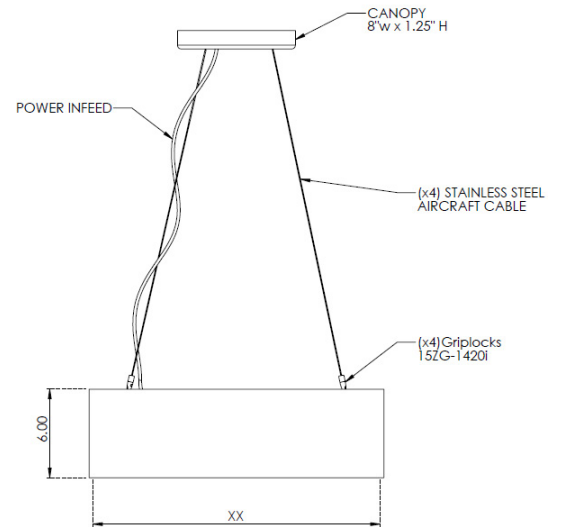

SPECIFICATIONS

- SIZES:** 20"W x 6"H
24"W x 6"H
30"W x 6"H
36"W x 6"H
42"W x 6"H
48"W x 6"H
- CONSTRUCTION:** Acrylic disc mounted to rigid cover and suspended to Canopy. LED driver is mounted in canopy or can be remote mounted in enclosure. Covers, stem and canopy finished in durable powder coated finish.
- DIFFUSERS:** Precision formed acrylic dome eliminates any LED pixelation and provides smooth symmetric distribution. Optional perimeter acrylic colors are available. Please consult factory for options.
- MOUNTING CONFIGURATIONS:** Available configurations are provided with (4) griplock cables and can be specified to mount to the Center Canopy. Standard cables are 96" in length. For longer lengths, please consult factory.
- DRIVERS:** LED drivers are 120-277V and 0-10V dimming. Drivers are direct mounted in the canopy or optional remote mounted (RM) driver in enclosure.
- LED:** LED's are mounted to metal surface to maximize heat dissipation. Available in 3000, 3500 or 4000K. Standard 80CRI, 90CRI optional.
- ILLUMINATION:** 20" CLOUD: 1,816 lumens at 24W
24" CLOUD: 2,770 lumens at 36W
30" CLOUD: 2,770 lumens at 36W
36" CLOUD: 4,717 lumens at 56W
42" CLOUD: 4,717 lumens at 56W
48" CLOUD: 5,571 lumens at 63W
For other outputs and configurations, please consult factory
- FINISHES:** Powder coated finish applied to housing and canopies. Available in a variety of powder coated finishes.
- FABRICATION:** Fabricated and assembled in the US.
- LISTINGS:** UL listed for dry or damp indoor locations.
- WARRANTY:** 5 year limited warranty on LED and electronic parts. Consult terms and conditions for full details.

RENDERINGS AND DIMENSIONS

CONFIGURATION TABLE	
CONFIGURED SIZE	XX DIMENSION
20	Ø 20.00"
24	Ø 24.00"
30	Ø 30.00"
36	Ø 36.00"
42	Ø 42.00"
48	Ø 48.00"